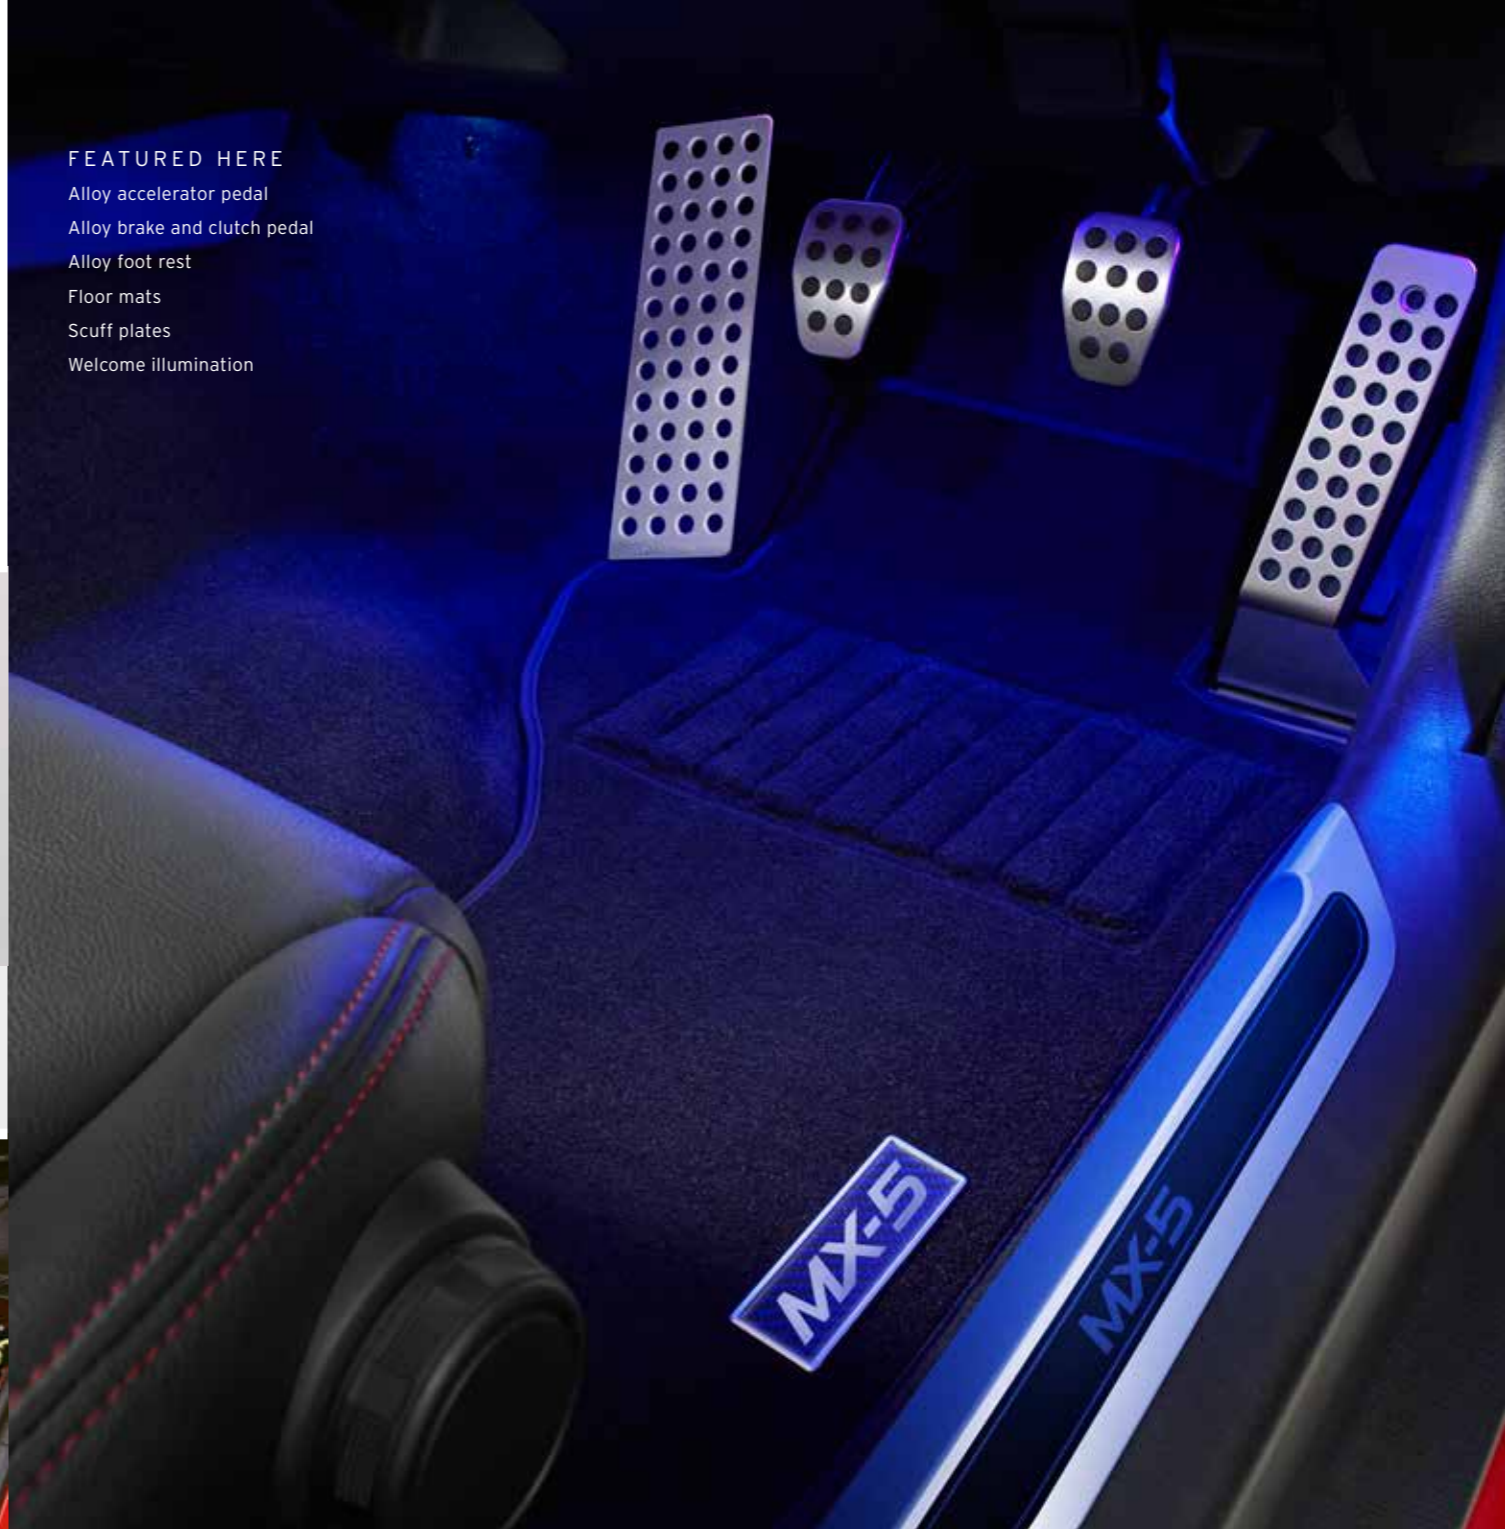

FEATURED HERE

- Alloy accelerator pedal
- Alloy brake and clutch pedal
- Alloy foot rest
- Floor mats
- Scuff plates
- Welcome illumination

WELCOME ILLUMINATION

Welcome lighting radiates soft blue illumination from both foot wells, while select additions enhance the sense of occasion.